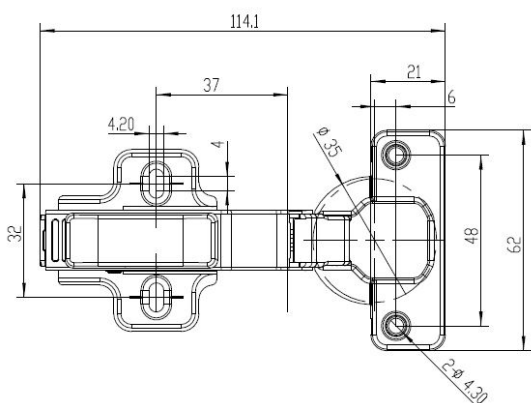

## Description:

Soft Closing Hinge "A", $\varnothing$ 35mm,Clip-On,H=0,Plate F/Wood Screws Full-Overlay, 100 Degree, Cup cc.:48mm,Mounting Plate F/Wood, Screws, H:0mm,W/SISO Name Pl, Hydraylic Plastic Pump

## Item number:

15.03.731-3

Units	Box	Carton	HS Code	Barcode
Pcs.	1	100	8302100090	
				5704866437431