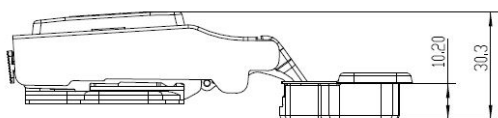

PRODUCT SHEET

Description:

Soft Closing Hinge "A", $\varnothing$ 35mm,Clip-On,H=0,Plate F/Wood Screws Full-Overlay, 100 Degree, Cup cc.:48mm,Mounting Plate F/Wood, Screws, H:0mm,W/SISO Name Pl, Hydraylic Plastic Pump

Item number:

15.03.731-3

Units	Box	Carton	HS Code	Barcode
Pcs.	1	100	8302100090	
				5704866437431

SISO A/S

Mileparken 11
DK-2740 Skovlunde
Denmark
VAT: DK 24786013

Phone +45 45 830 900

www.siso.dk
siso@siso.dk

Danske Bank
Nytorv Branch
Copenhagen
SWIFT: DABADKKK

Account no.
4180 3112 112936
IBAN Account
DK7230003112112936