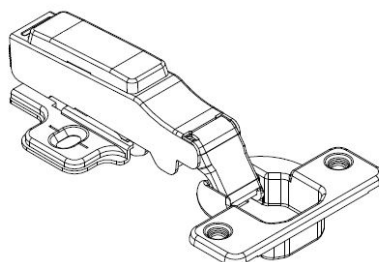

PRODUCT SHEET

Description:

Soft Closing Hinge "A", $\varnothing$ 35mm,Clip-On,H=0,Plate F/Wood Screws Full-Overlay, 100 Degree, Cup cc.:48mm,Mounting Plate F/Wood, Screws, H:0mm,W/SISO Name Pl, Hydraylic Plastic Pump

Item number:

15.03.731-3

Units	Box	Carton	HS Code	Barcode
Pcs.	1	100	8302100090	
				5704866437431

SISO A/S

Mileparken 11
DK-2740 Skovlunde
Denmark
VAT: DK 24786013

Phone +45 45 830 900

www.siso.dk
siso@siso.dk

Danske Bank
Nytorv Branch
Copenhagen
SWIFT: DABADKKK

Account no.
4180 3112 112936
IBAN Account
DK7230003112112936